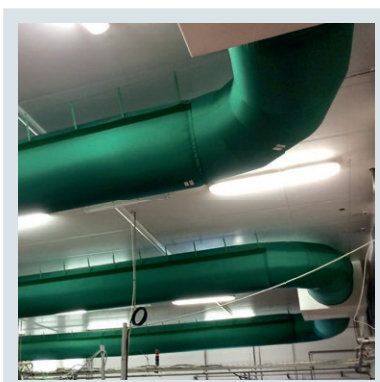

Textile air diffusion ducts

Compositions

We are able to produce and supply a broad range of textile air diffusion ducts with many different technical characteristics and tailor made solutions specific for any environment and structure according to the requested shape, direction, curve, fixing system and colors.

The competences for air diffusion ducts are united in a brand called FPN. FPN is now part of the  and already well known, e. g. in Italy, for the high standard.

Shape	Special parts	Installing kit	Colours
<ul style="list-style-type: none"> • Circular • Semicircular • Elliptical • Other tailor made shapes 	<ul style="list-style-type: none"> • Elbows • Plenums • TEES • Reductions • Caps • Cone 	<ul style="list-style-type: none"> • S.S. Clamping belt with ratchet • S.S. Cable • S.S. Clamp • S.S. Turnbuckle • Ceiling S.S. Bracket • Polyamide profile 	<ul style="list-style-type: none"> • White • Light blue • Blue • Green • Red • Yellow • On demand